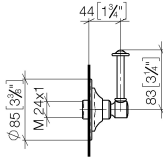

MADISON

ST 060 300 2371

ST 060 300 2371

- rotary diverter
- rosette Ø 85 mm

ST 060 300 2371

mm [inches]

Certificates

LGA\_28456.

**Spare parts list**

No.	Item Number	Name	Quantity used	Delivery time
1	90 27 97 007 00-06	cover	1	10
2	09 23 10 125-00	nut	1	10
3	90 14 10 063 00 90	seal	1	2
4	09 27 37 101-06	rosette	1	10
5	09 30 30 069 90	screw	1	2
6	09 30 11 194 90	disc	1	2
7	09 18 30 007-06	sleeve	1	-
Spare part can no longer be ordered, please order the replacement item				
8	90 28 10 030 00 90	ring	1	2
9	09 12 12 064-06	base	1	-
Spare part can no longer be ordered, please order the replacement item				
10	90 14 15 021 00 90	ring	1	2
11	09 21 02 160-06	cover	1	10
12	09 20 37 101-06	handle	1	10
13	09 20 37 001-06	handle	1	10
14	09 28 22 013 90	pipe	1	2
15	11 170 370-06	MADISON Lever insert - Brushed Platinum	1	10
16	09 30 30 062-06	screw	1	10